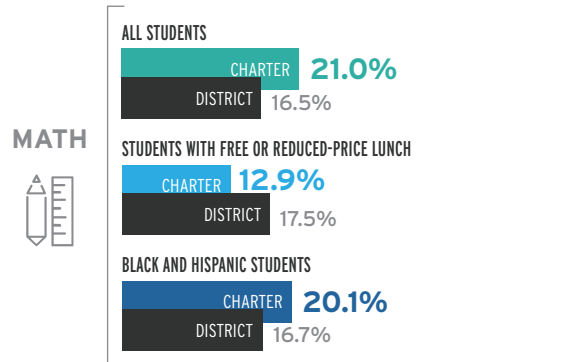

PERFORMANCE

2018-19 Student Achievement Grades 3-11
(Proficiency Rates)

DEMOGRAPHICS

SCHOOLS BY GRADES SERVED