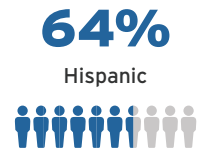

DEMOGRAPHICS