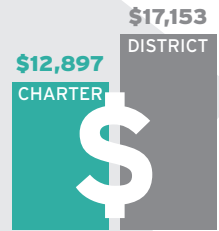

Plainfield Charter School Facts

2020-21

IN THE 2020-21 SCHOOL YEAR ...

23%

of public school students are attending Plainfield charter schools

Charter schools in Plainfield receive **\$4,250 less**, per pupil, than district schools.