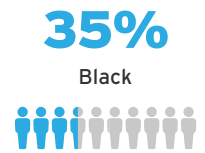

DEMOGRAPHICS