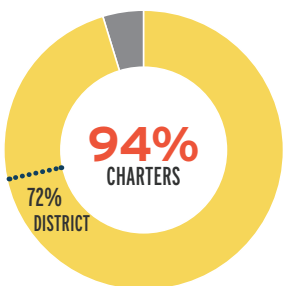

SCHOOLS

- College Achieve Central Charter School's (2015, K-12)
- Cresthaven Academy Charter School's (2016, K-4)
- The Barack Obama Green Charter High School's (2010, 9-12)
- The Queen City Academy Charter School's (2000, K-9)
- Union County TEAMS (Technology, Engineering, Architecture, Mathematics and Science) Charter School (2005, K-12)

Parentheses contain the year each charter school opened and the current grade levels it serves.

Plainfield charter high schools are graduating **94%** of students within 4 years compared to **72%** in Plainfield district schools.