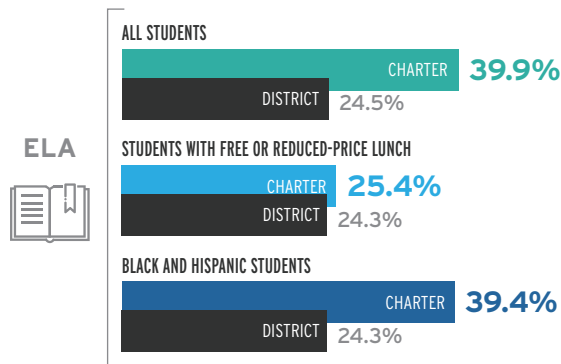

PERFORMANCE

2018-19 Student Achievement Grades 3-11
(Proficiency Rates)

DEMOGRAPHICS

SCHOOLS BY GRADES SERVED